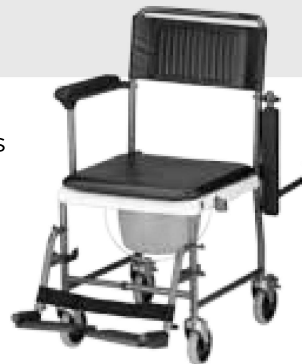

Drop-Arm Transport Chair Commode

8805

- Arms drop for easy patient transfer
- 4" swivel wheels with locking casters
- Padded seat fits over commode and converts into transport chair
- Bucket & lid included
- Removable, swing away footrests
- Bucket can be removed without lifting user or raising seat
- NOT FOR USE IN SHOWER