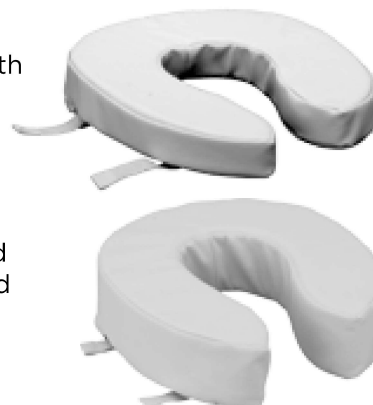

Padded Toilet Seat Risers

2629-R (2") & 2630-R (4")

- High density foam minimizes pressure on sensitive areas
- Attaches easily to toilet seat with four adjustable Velcro straps to reduce shifting
- Easy to clean vinyl surface
- Fits most toilet seats
- Dimensions:
  - 2629-R: 13.5"w x 16"l x 2"d
  - 2630-R: 13.5"w x 16"l x 4"d
- Weight Capacity: 250 lb