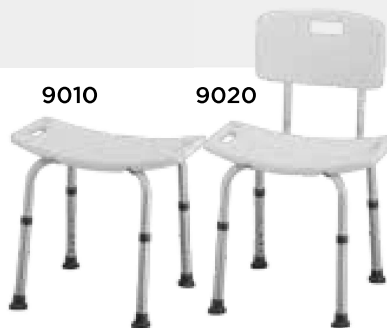

## Bath Seat Basket 9605-R

- Holds bath essentials conveniently within reach to avoid bending, turning & twisting
- Easily attaches to the seat frame with included hardware
- Fits all standard size bath benches with 7/8" or 1" tube diameter
- Coated steel wire is rust resistant
- Dim: 12"w x 4"h x 4"d

### 9010 & 9020

- Built-in hand held shower holder
- Adjustable height aluminum frame
- Latex-free rubber tips
- Removable back (9020 only)

- |   |  |
|---|--|
| • <b>Seat Height Adjustment:</b><br>13.5" - 20.5" | • <b>Leg Footprint:</b><br>High - 20"w x 18"d<br>Low - 18.75"w x 16.75"d |
| • <b>Seat Dimensions:</b><br>20"w x 12"d          | • <b>Weight Capacity:</b> 300 lb   |