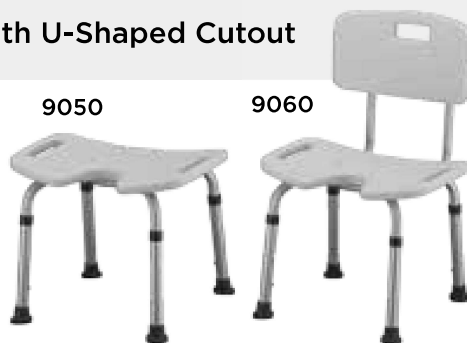

Bath & Shower Seats

9010 & 9020

- Built-in hand held shower holder
- Adjustable height aluminum frame
- Latex-free rubber tips
- Removable back (9020 only)

• Seat Height Adjustment: 13.5" - 20.5"	• Leg Footprint: High - 20"w x 18"d Low - 18.75"w x 16.75"d
• Seat Dimensions: 20"w x 12"d	• Weight Capacity: 300 lb

Bath & Shower Seats

9050 & 9060 with U-Shaped Cutout

- U-shaped design for cleaning purposes
- Adjustable height aluminum frame
- Latex-free rubber tips
- Removable back (9060 only)

• Seat Height Adjustment: 14" - 21"	• Leg Footprint: High - 20"w x 17.5"d Low - 18.5"w x 16.5"d
• Seat Dimensions: 19"w x 12.75"d	• Weight Capacity: 300 lb

Bath & Shower Seats

9016 & 9026

- Arms provide support for sitting and rising
- Adjustable height aluminum frame
- Latex-free rubber tips
- Removable back (9026 only)

• Seat Height: 16" - 21"	• Leg Footprint: High - 19.75"w x 18.5"d Low - 18.75"w x 17.25"d
• Seat Dimensions: 15.75"w x 13"d	• Weight Capacity: 275 lb
• Width Between Arms: 19.25"